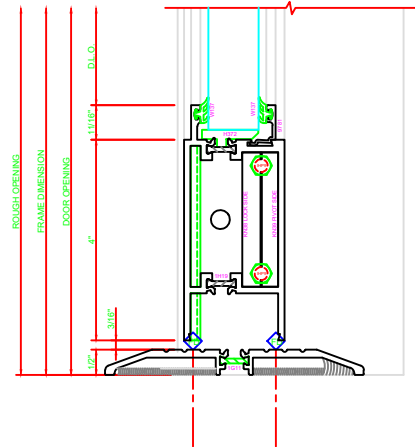

200 BOTTOM RAIL
S/A D202