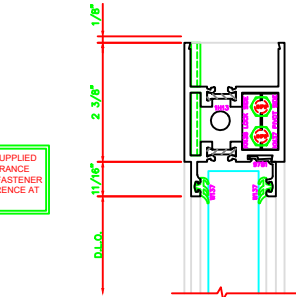

303 STILE
S/A D202 CONTINUOUS HINGE

ERASE NOTE
STILE FOR CUSTOMER SUPPLIED CONTINUOUS HINGE

100 TOP RAIL
S/A D202